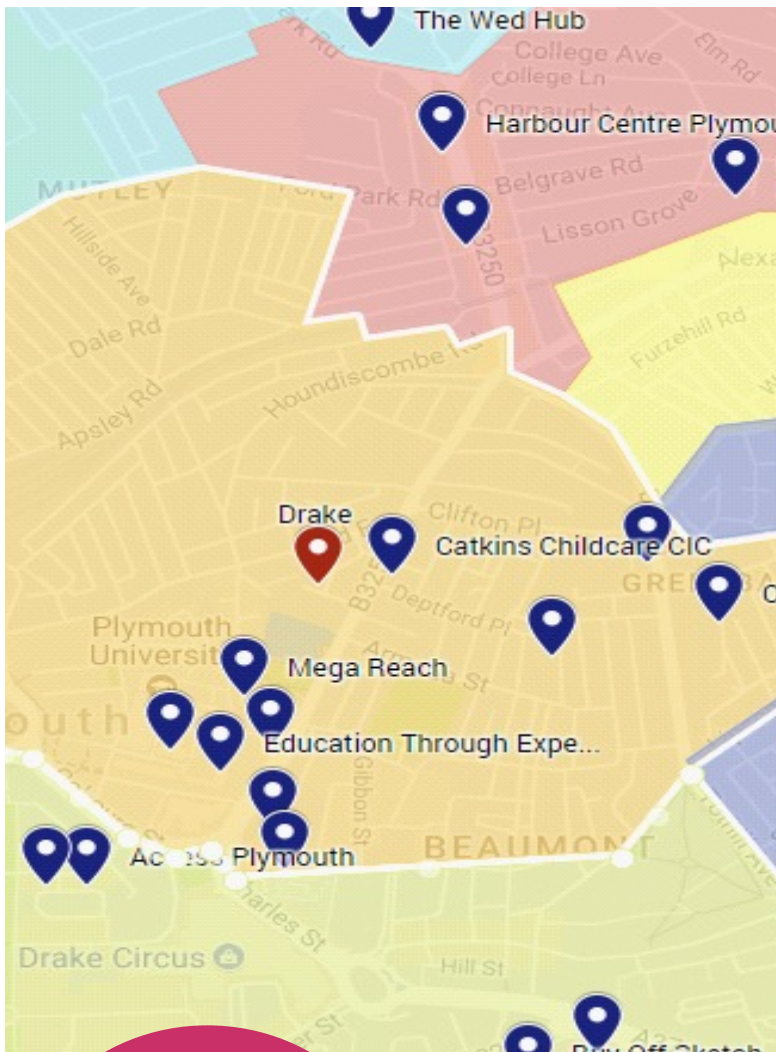

DRAKE: OUR IMPACT

POP ideas is a Plymouth City Council funded service that provides advice for small, large, new or established voluntary, community and/or social enterprise organisations in Plymouth. It offers funding advice, project and business planning support, training, signposting and resource sharing.

POP ideas is delivered by POP+ and Iridescent Ideas CIC. POP+ aims to reach across the city to unite community and voluntary services and get their voices heard. POP+ creates networks so community groups can work together more effectively.

Iridescent Ideas CIC is a social enterprise that provides business support to a range of social economy organizations. POP ideas is funded by Plymouth City Council via a contract held by POP+.

About this map

This map shows the location of community groups we've worked with in your ward since April 2016.

Red pins are successfully funded groups
Blue are other organizations we have worked with.

Please turn over to see the list. You can see the [complete map of Plymouth here.](#)